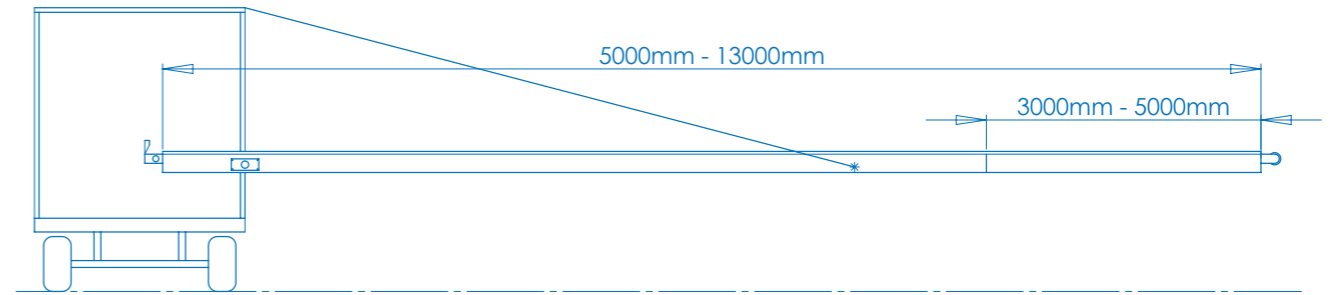

# INTEGRA HARVESTING BELT

The Integra harvesting belt has a large ground clearance and can therefore be used perfectly for the harvest of tall crops such as peonies, rockets, alliums, artichokes and many other flowers.

Due to its long length, the Integra harvesting belt is ideal for harvesting fields with fixed driving paths. In combination with a box rotation system, one can speak of a continuous process and the best results are achieved. The options with regard to the box rotation system are endless, you can contact us for more information.

## SPECS

**Length**  
5m - 12m

**Width**  
27cm - 57cm

**Total weight**  
from 75kg

**Efficiency**  
+ 60%

**Capacity**  
60 boxes/day

For big  
boxes

*Suitable for: Peony,  
Allium, Kniphofia flower,  
Artichoke, Sweetcorn,  
Lily and Kale.*